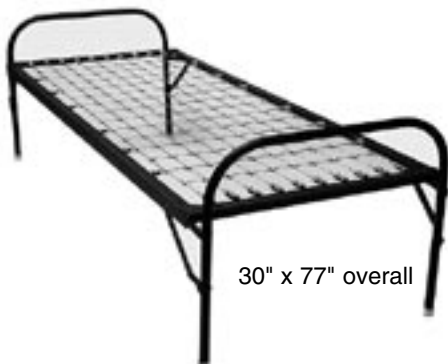

BED BUG MATTRESS ENCASEMENTS AVAILABLE

Our REPLACEMENT COVERS Make Old Mattresses Look Like New

All of Our Covers are Waterproof, Non-Allergenic, and Feature Large Zippered Closures for Easy Insertion
Only WESTEX offers you covers with a choice of 2 grades:

- Standard Cover
- Deluxe Cover

LARGE ZIPPERED CLOSURE FOR EASY INSERTION

Army Type Cot

- Designed for use in camps and institutions
- Folds into compact flat unit for storage
- 1½" x 1½" angle steel construction frame
- 1" steel tubing cot ends
- Link fabric
- Shipped K.D. flat
- Rich brown enamel finish

Our sleeping surface is made from 1½" x 1½" high strength rail steel. Bed ends are unitized welded assemblies consisting 1¼" square x 18 gauge steel, with extra heavy (14 ga.) cross members. This combined with Nev-A-Sag® sinuous wire springs and two (2) tubular spreader braces underneath, provide a sturdy and comfortable sleeping surface.