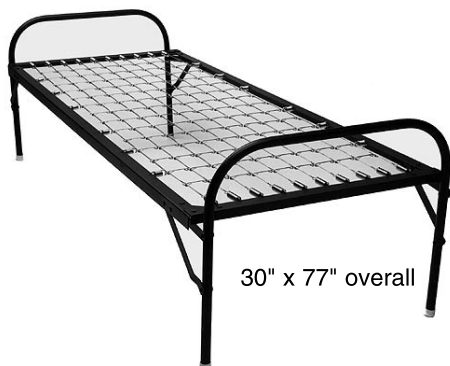

- Standard Cover
- Deluxe Cover

RENEW YOUR WORN
MATTRESSES WITH
OUR ZIPPERED
REPLACEMENT COVERS

LARGE ZIPPERED CLOSURE
FOR EASY INSERTION

30" x 77" overall

Folding Cot

- Designed for use in camps and institutions
- Folds into compact flat unit for storage
- 1½" x 1½" angle steel construction frame
- 1" steel tubing cot ends
- Link fabric
- Shipped K.D. flat
- Rich brown enamel finish

Our sleeping surface is made from 1½" x 1½" high strength rail steel. Bed ends are unitized welded assemblies consisting 1¼" square x 18 gauge steel, with extra heavy (14 ga.) cross members. This combined with Nev-A-Sag® sinuous wire springs and two (2) tubular spreader braces underneath, provide a sturdy and comfortable sleeping surface.