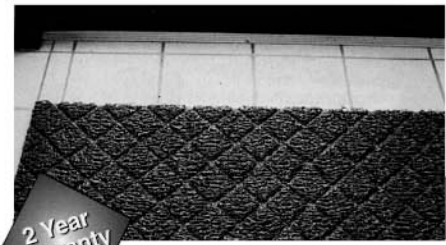

Dri-Dek snaps together to cushion hard, cracked or unsightly floors.

Choose from 12 colors.

To clean beneath it, just roll up the assembled surface.

Edges and corners available.

Colors: Blue, Black, Almond, Gray, Yellow, Burgundy, Hunter Green, Red, White, Kelly Green, Teal, Pool Blue

Diamond Deluxe Dock Matting

- Vinyl loop construction filters water & provides excellent flow through
- Easy installation
- Two year warranty

Standard Size: 3' x 20' and 4' x 20'

Colors: Grey / Black, Blue / Black, Brown / Caramel