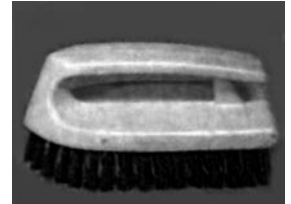

3) Tapered Handle

Tapered end makes this ideal for deck brushes.

Sold: individually or by the dozen.

Latrine Brush

Bristles are not affected by standard bowl cleaners. Are non-absorbent, non-matting & durable. Smooth handle with hang-up hole.

Sold: individually or by the dozen.

Counter Brush

An inexpensive duster soft enough to pick up medium dust and stiff enough to remove dirt.

Sold: individually or by the dozen.

Brushes

Hand Scrub Brushes

POINTED BLOCK / FLAT IRON

This tough, durable scrubber is ideal for heavy duty jobs. Rugged and economical.

Sold: individually or by the dozen.

Pot Brushes

Long and short handle. Will handle the roughest jobs with ease. *Available in palmyra fiber and heavy duty nylon.

Sold: individually or by the dozen.

Deck Scrub Brushes

10" Block or Bi-Level

Smooth finish hardwood block with waxed ends. These full size, heavy duty scrub brushes do a quick cleaning job on large floor areas. (head only)