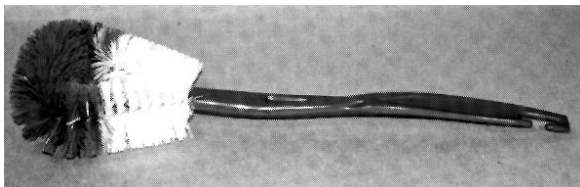

Sold: Individually

Angle Broom

Bunk size.
Flagged fiber, metal handle

Packed: 1 dozen per carton

Corn Broom

Well made broom. Manufactured of sound, durable broom corn. Attractive in design and durable in use. Plain wire finish, handle lacquered in blue with 5 sew twine to match. A very serviceable product.

Sold: Individually

WESTEX

Broom Handles

Handles

1) Metal Thread

Heavy duty threaded metal tip. Minimizes handle breakage and stripping.

2) Threaded Wood

Standard floor brush or broom handle.

3) Tapered Handle

Tapered end makes this ideal for deck brushes.

Sold: individually or by the dozen.

Latrine Brush

Bristles are not affected by standard bowl cleaners. Are non-absorbent, non-matting & durable. Smooth handle with hang-up hole.