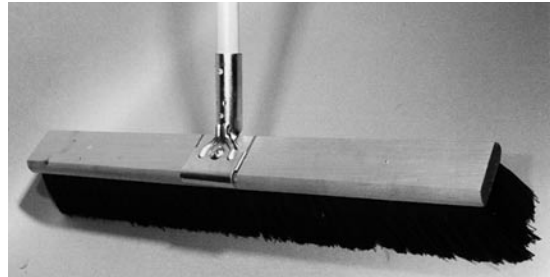

Brooms

Pro-Sweep Brooms

The best broom and handle value available.
Unique • Economical • Rugged • Versatile • Durable

All Purpose Sweeping

Border rows of silver grey for fine dust with a stiffer center of black polypropylene filaments. "All Around" broom for smooth to semi-rough surfaces.

Sizes: 18", 24", 36"

Sold: Individually

Heavy-Duty Sweeping

Tough polypropylene fill. Completely unaffected by chemicals and petroleum solvents. Perfect for tough work on cement and asphalt.

Sizes: 24", 36"

Sold: Individually

Angle Broom

Bunk size.
Flagged fiber, metal handle

Packed: 1 dozen per carton

Corn Broom

Well made broom. Manufactured of sound, durable broom corn. Attractive in design and durable in use. Plain wire finish, handle lacquered in blue with 5 sew twine to match. A very serviceable product.

Sold: Individually

WESTEX

Broom Handles

Handles

1) Metal Thread

Heavy duty threaded metal tip. Minimizes handle breakage and stripping.

2) Threaded Wood

Standard floor brush or broom handle.