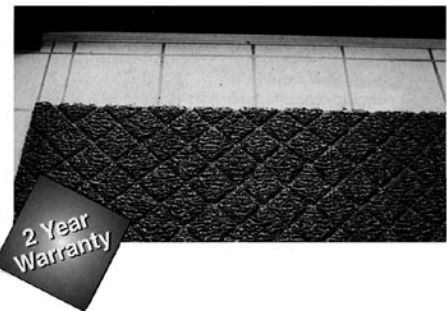

Dri-Dek snaps together to cushion hard, cracked or unsightly floors.

Choose from 12 colors.

To clean beneath it, just roll up the assembled surface.

Edges and corners available.

Colors: Blue, Black, Almond, Gray, Yellow, Burgundy, Hunter Green, Red, White, Kelly Green, Teal, Pool Blue

Diamond Deluxe Dock Matting

- Vinyl loop construction filters water & provides excellent flow through
- Easy installation
- Two year warranty

Standard Size: 3' x 20' and 4' x 20'

Colors: Grey / Black, Blue / Black, Brown / Caramel