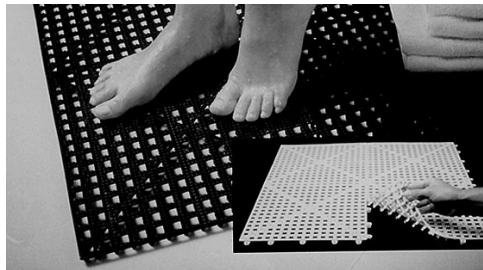

Matting

Dri-Dek®—A New Step In Health Care & Safety

Dri-Dek does more than keep your floors dry.

It kills the infectious bacteria that thrive in showers, locker rooms, around pools and spas.

Dri-Dek's secret? Oxy-B1 vinyl™* Why? Because oxy-B1 robs them of their oxygen supply. No more oxygen. No more germs.

Dri-Dek snaps together to cushion hard, cracked or unsightly floors.

Choose from 12 colors.

To clean beneath it, just roll up the assembled surface.

Edges and corners available.

Colors: Blue, Black, Almond, Gray, Yellow, Burgundy, Hunter Green, Red, White, Kelly Green, Teal, Pool Blue

Diamond Deluxe Dock Matting

- Vinyl loop construction filters water & provides excellent flow through
- Easy installation
- Two year warranty

Standard Size: 3' x 20' and 4' x 20'

Colors: Grey / Black, Blue / Black, Brown / Caramel

- **Light weight design makes handling & cleaning easier than ever!**
- grease resistant formulation
- Beveled edges on all sides for safety and easy cart access
- Spills drain through holes, keeping employee's feet dry
- Resilient rubber provides cushioned support
- Reduces stress on feet, legs and back
- One year warranty