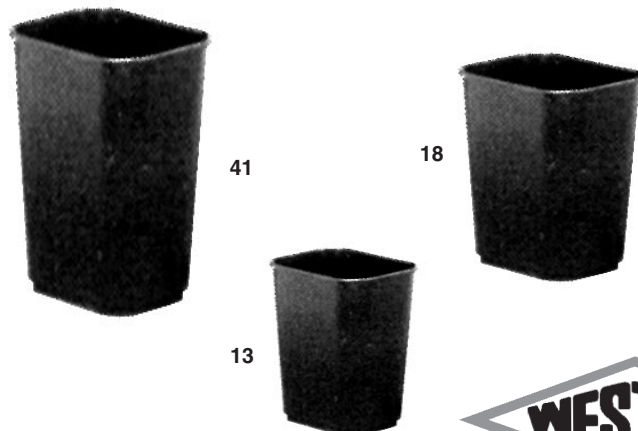

RECTANGULAR

No.	Description	Color	Pk.
41	Large Wastebasket 41¼ qts. 15¼" x 11" x 19⁷/₈" h.	Gray, Black, Brown, Beige	12
18	Medium Wastebasket 28¹/₈ qts. 14³/₈" x 10¼" x 15" h.	Gray, Black, Brown, Beige	12
13	Small Wastebasket 13⁵/₈ qts. 11¼" x 8¼" x 12¼" h.	Gray, Black, Brown, Beige	12

Sold: individually