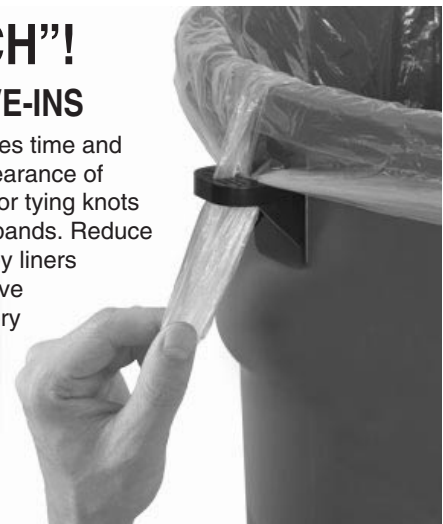

WESTEX "CINCH"! STOP TRASH BAG CAVE-INS

Our patented Cinch product saves time and money while improving the appearance of your camp. Eliminate the need for tying knots or fumbling with clumsy rubber bands. Reduce liner costs, avoid the mess left by liners that do not stay in place, and save an average of 5 seconds on every liner change. Installation is easy with your peel-and-stick application that bonds permanently.