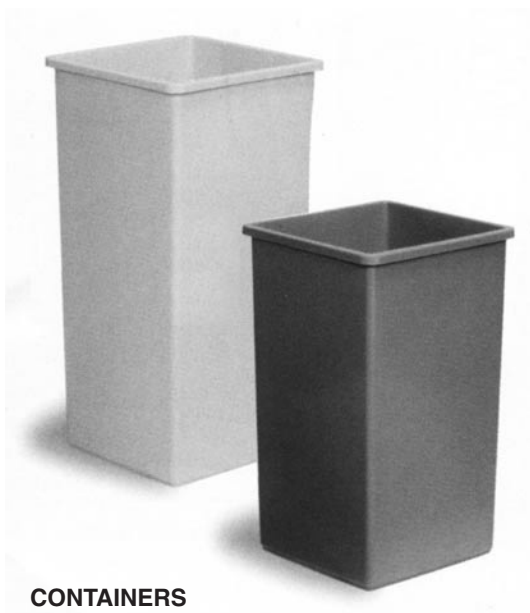

Round Brute® containers - all-purpose containers for refuse collection and storage

- Available in 5 popular sizes — 10, 20, 32, 44 and 55 gallon.
- Built-in anti-jam handles for easy nesting and storage.
- All-plastic construction withstands bumps and kicks that could dent some metal containers.
- Seamless construction for easy cleaning.
- Molded base grip makes two-handed lifting easy.
- Reinforced rim for strength and durability.
- Double-ribbed base for increased stability and dragging capacity.

WESTEX "CINCH"! STOP TRASH BAG CAVE-INS

Our patented Cinch product saves time and money while improving the appearance of your camp. Eliminate the need for tying knots or fumbling with clumsy rubber bands. Reduce liner costs, avoid the mess left by liners that do not stay in place, and save an average of 5 seconds on every liner change. Installation is easy with your peel-and-stick application that bonds permanently.

1-800-548-6785

Waste Receptacles

Westex Waste Containers & Lids

- Choose the lid that fits your style.
- Durable and crack resistant.

CONTAINERS

25BE	25 Gallon — Beige
25BN	25 Gallon — Brown
25GY	25 Gallon — Grey
32BE	32 Gallon — Beige
32BN	32 Gallon — Brown
32GY	32 Gallon — Grey