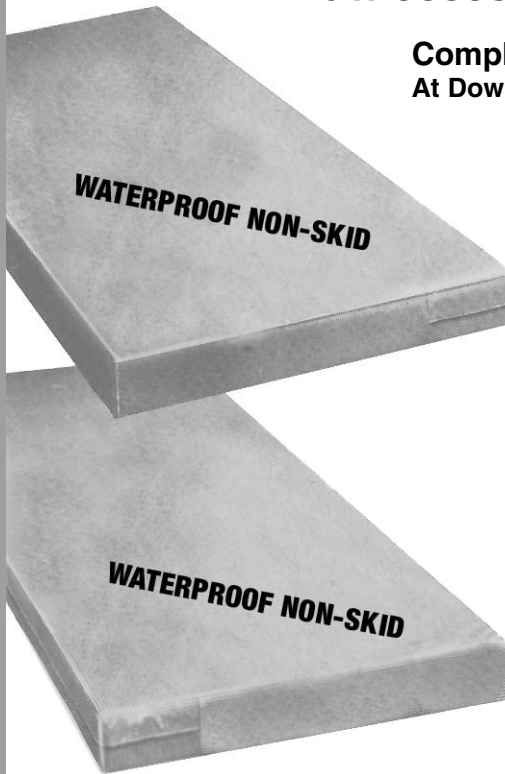

Bedding

Mattresses

Mattresses and Replacement Covers

Complete Selection of MATTRESSES
At Down To Earth Prices!

- All:
- Allergy Free
 - Durable-Comfortable
 - Mildew Proof
 - Meets or exceeds the flammability requirements of 16 C.F.R. §1633.
 - Non-Skid
 - Easy Clean

ALL WATERPROOF
AVAILABLE IN ALL SIZES.

Deluxe Mattress

- Waterproof
- Non-Skid
- Heavyweight
- Easy Care
- Heavy Duty Zipper

Select Mattress

- Self-deodorizing
- Anti-bacterial
- Reinforced Vinyl Cover
- Tear Resistant
- Easy Care
- Heavy Weight

- Standard Cover
- Deluxe Cover

LARGE ZIPPERED CLOSURE FOR EASY INSERTION

30" x 77" overall

Folding Cot

- Designed for use in camps and institutions
- Folds into compact flat unit for storage
- 1½" x 1½" angle steel construction frame
- 1" steel tubing cot ends
- Link fabric
- Shipped K.D. flat

Our sleeping surface is made from 1½" x 1½" high strength rail steel. Bed ends are unitized welded assemblies consisting 1¼" square x 18 gauge steel, with extra heavy (14 ga.) cross members. This combined with Nev-A-Sag® sinuous wire springs and two (2) tubular spreader braces underneath, provide a sturdy and comfortable sleeping surface.