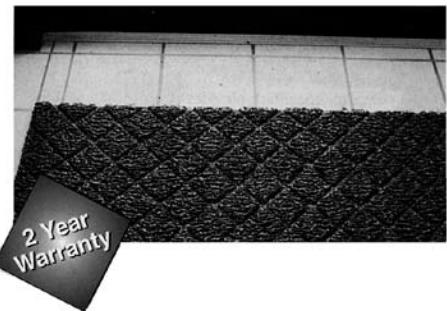

Dri-Dek snaps together to cushion hard, cracked or unsightly floors.

Choose from 12 colors.

To clean beneath it, just roll up the assembled surface.

Edges and corners available.

Colors: Blue, Black, Almond, Gray, Yellow, Burgundy, Hunter Green, Red, White, Kelly Green, Teal, Pool Blue

Diamond Deluxe Dock Matting

- Vinyl loop construction filters water & provides excellent flow through
- Easy installation
- Two year warranty

Standard Size: 3' x 20' and 4' x 20'

Colors: Grey / Black, Blue / Black, Brown / Caramel