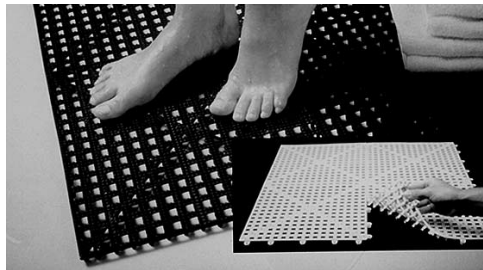

Matting

Dri-Dek®—A New Step In Health Care & Safety

Dri-Dek does more than keep your floors dry.

It kills the infectious bacteria that thrive in showers, locker rooms, around pools and spas.

Dri-Dek's secret? Oxy-B1 vinyl™* Why? Because oxy-B1 robs them of their oxygen supply. No more oxygen. No more germs.

Dri-Dek snaps together to cushion hard, cracked or unsightly floors.

Choose from 12 colors.

To clean beneath it, just roll up the assembled surface.

Edges and corners available.

Colors: Blue, Black, Almond, Gray, Yellow, Burgundy, Hunter Green, Red, White, Kelly Green, Teal, Pool Blue

Diamond Deluxe Dock Matting

- Vinyl loop construction filters water & provides excellent flow through
- Easy installation
- Two year warranty

Standard Size: 3' x 20' and 4' x 20'

Colors: Grey / Black, Blue / Black, Brown / Caramel

- **Light weight design makes handling & cleaning easier than ever!**
- grease resistant formulation
- Beveled edges on all sides for safety and easy cart access
- Spills drain through holes, keeping employee's feet dry
- Resilient rubber provides cushioned support
- Reduces stress on feet, legs and back
- One year warranty