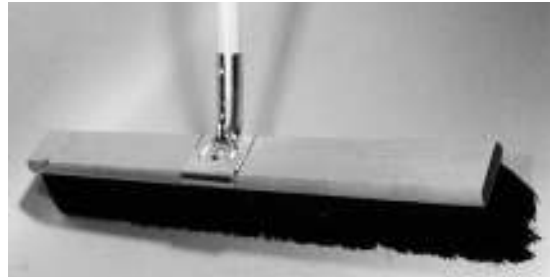

Brooms

Pro-Sweep Brooms

The best broom and handle value available.
Unique • Economical • Rugged • Versatile • Durable

All Purpose Sweeping

Border rows of silver grey for fine dust with a stiffer center of black polypropylene filaments. "All Around" broom for smooth to semi-rough surfaces.

Sizes: 18", 24", 36"

Sold: Individually

Heavy-Duty Sweeping

Tough polypropylene fill. Completely unaffected by chemicals and petroleum solvents. Perfect for tough work on cement and asphalt.

Sizes: 24", 36"

Sold: Individually

Angle Broom

Bunk size.
Flagged fiber, metal handle

Packed: 1 dozen per carton

Corn Broom

Well made broom. Manufactured of sound, durable broom corn. Attractive in design and durable in use. Plain wire finish, handle lacquered in blue with 5 sew twine to match. A very serviceable product.

Sold: Individually

WESTEX

Broom Handles

Handles

1) Metal Thread

Heavy duty threaded metal tip. Minimizes handle breakage and stripping.

2) Threaded Wood

Standard floor brush or broom handle.