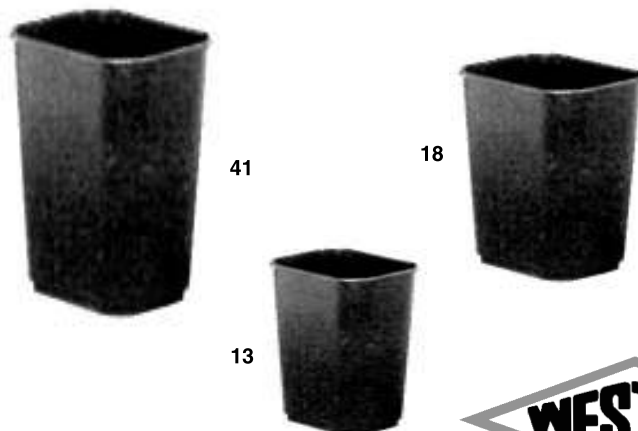

RECTANGULAR

No.	Description	Color	Pk.
41	Large Wastebasket 41¼ qts. 15¼" x 11" x 19⁷/₈" h.	Gray, Black, Brown, Beige	12
18	Medium Wastebasket 28¹/₈ qts. 14³/₈" x 10¼" x 15" h.	Gray, Black, Brown, Beige	12
13	Small Wastebasket 13⁵/₈ qts. 11¼" x 8¼" x 12¼" h.	Gray, Black, Brown, Beige	12

Sold: individually