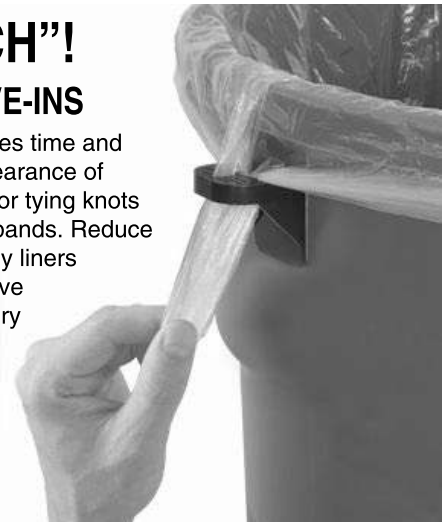

WESTEX "CINCH"! STOP TRASH BAG CAVE-INS

Our patented Cinch product saves time and money while improving the appearance of your camp. Eliminate the need for tying knots or fumbling with clumsy rubber bands. Reduce liner costs, avoid the mess left by liners that do not stay in place, and save an average of 5 seconds on every liner change. Installation is easy with your peel-and-stick application that bonds permanently.