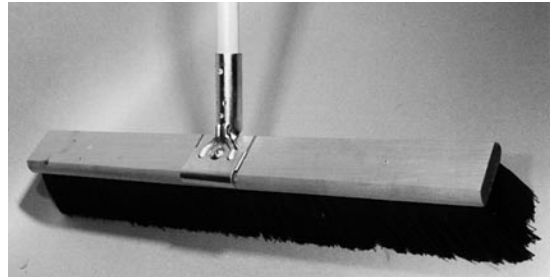

### All Purpose Sweeping

Border rows of silver grey for fine dust with a stiffer center of black polypropylene filaments. "All Around" broom for smooth to semi-rough surfaces.

**Sizes:** 18", 24", 36"

**Sold:** Individually

### Heavy-Duty Sweeping

Tough polypropylene fill. Completely unaffected by chemicals and petroleum solvents. Perfect for tough work on cement and asphalt.

**Sizes:** 24", 36"

**Sold:** Individually