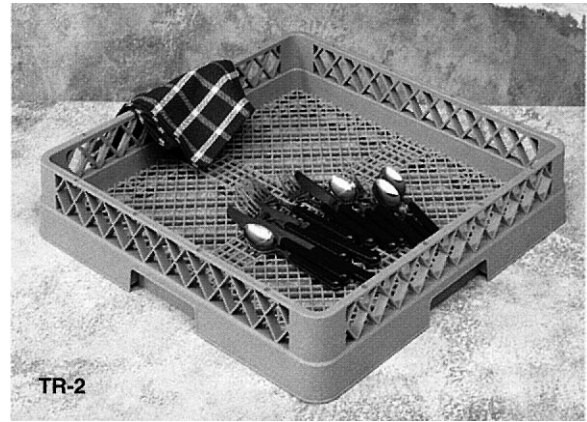

Dishwashing Racks

TR-3

Plastic Dish Racks

The TR-3 all-purpose rack, shown, accommodates cups, bowls, saucers, plates, glasses and trays. Vertical racking gives it a large capacity.

Open Plastic Racks

Open plastic racks come in several styles: a combination rack, shown, with a line grid for silverware, cups, bowls and glasses; full-size and half-size cup and bowl racks, and full-size and half-size glass racks.

TR-2

Compartmented Glass Racks

Plastic compartmented glass racks are available in models to fit every style and size of glass. They have a unique modular design—risers can be added to make the racks as high as needed. All racks stack for convenient storage and transportation, with weight on the rack, not on contents (25 compartments).

Compartments	Overall Size	Compartment Size
25	19 ⁵ / ₈ " Sq.	3 ¹ / ₂ " x 3 ¹ / ₂ " x 1 ³ / ₄ "
36	19 ⁵ / ₈ " Sq.	2 ⁷ / ₈ " x 3 ¹ / ₂ " x 1 ³ / ₄ "

PCB-8

Plastic Silver Racks & Cylinders

Plastic Silver Racks

Compartmented silver racks have eight compartments. Handles fold down when racks are not being carried.

Plastic Silver Cylinders

Made of high-impact polypropylene, each cylinder can hold up to 40 pieces of flatware.