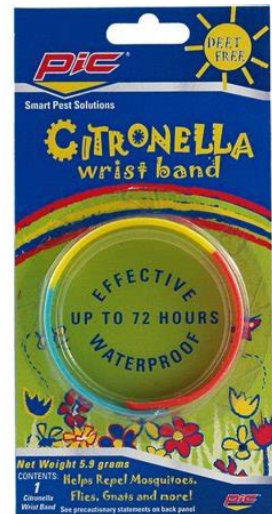

Lice / Bed Bug Control Products

Lice Guard Robi Comb

- Electronic lice comb that detects, kills and removes head lice
 - SAFE, NON-TOXIC alternative to chemicals and pesticides
 - Can be used repeatedly by the entire family to kill lice and avoid reinfestation
 - Powered by single AA battery
- Sold:** individually

1-800-548-6785

Insect Repellents

BEN'S Wilderness Insect Repellent

- 30% Deet formula
- No alcohol
- Repels: mosquitos, ticks, fleas, blackflies
- Aerosol free

Packed: 12 per case

Citronella Wrist Bands

"NON-TOXIC"
"DEET FREE"

- 24 Units/ Case

X-100 Insect Repellent Pump Spray

Non Aerosol

- Deet 95%
- Related toluamides 5%
- Nothing more effective
- **Guaranteed to repel up to 10 Hours: mosquitoes, flies, gnats, ticks and chiggers**
- Most economical, effective and convenient method of application