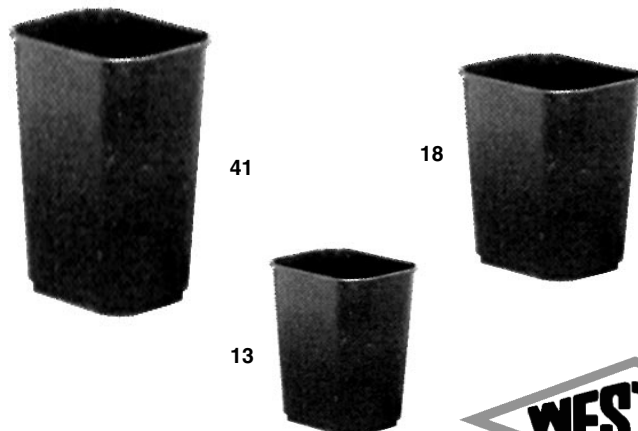

RECTANGULAR

No.	Description	Color	Pk.
41	Large Wastebasket 41¼ qts. 15¼" x 11" x 19⁷/₈" h.	Gray, Black, Brown, Beige	12
18	Medium Wastebasket 28¹/₈ qts. 14³/₈" x 10¼" x 15" h.	Gray, Black, Brown, Beige	12
13	Small Wastebasket 13⁵/₈ qts. 11¼" x 8¼" x 12¼" h.	Gray, Black, Brown, Beige	12

Sold: individually