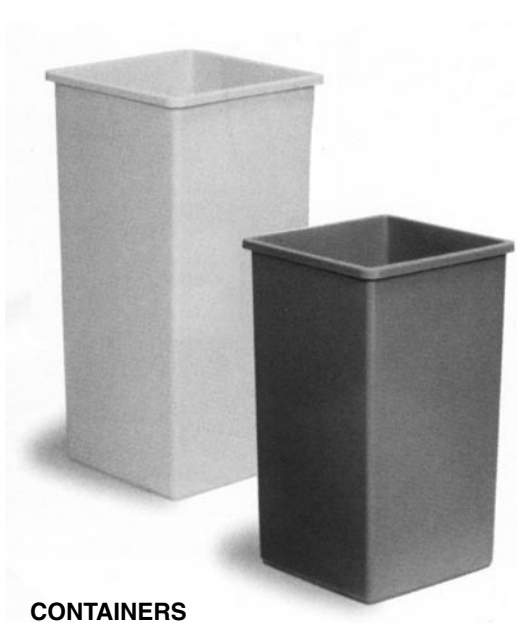

Round Brute® containers - all-purpose containers for refuse collection and storage

- Available in 5 popular sizes — 10, 20, 32, 44 and 55 gallon.
- Built-in anti-jam handles for easy nesting and storage.
- All-plastic construction withstands bumps and kicks that could dent some metal containers.
- Seamless construction for easy cleaning.
- Molded base grip makes two-handed lifting easy.
- Reinforced rim for strength and durability.
- Double-ribbed base for increased stability and dragging capacity.

WESTEX "CINCH"! STOP TRASH BAG CAVE-INS

Our patented Cinch product saves time and money while improving the appearance of your camp. Eliminate the need for tying knots or fumbling with clumsy rubber bands. Reduce liner costs, avoid the mess left by liners that do not stay in place, and save an average of 5 seconds on every liner change. Installation is easy with your peel-and-stick application that bonds permanently.

1-800-548-6785

Waste Receptacles

Westex Waste Containers & Lids

- Choose the lid that fits your style.
- Durable and crack resistant.

CONTAINERS

25BE	25 Gallon	— Beige
25BN	25 Gallon	— Brown
25GY	25 Gallon	— Grey
32BE	32 Gallon	— Beige
32BN	32 Gallon	— Brown
32GY	32 Gallon	— Grey