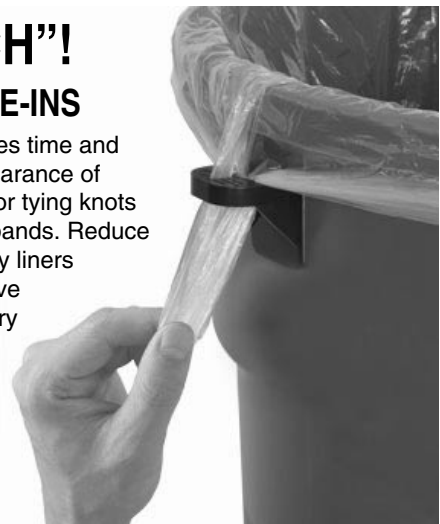

WESTEX "CINCH"! STOP TRASH BAG CAVE-INS

Our patented Cinch product saves time and money while improving the appearance of your camp. Eliminate the need for tying knots or fumbling with clumsy rubber bands. Reduce liner costs, avoid the mess left by liners that do not stay in place, and save an average of 5 seconds on every liner change. Installation is easy with your peel-and-stick application that bonds permanently.